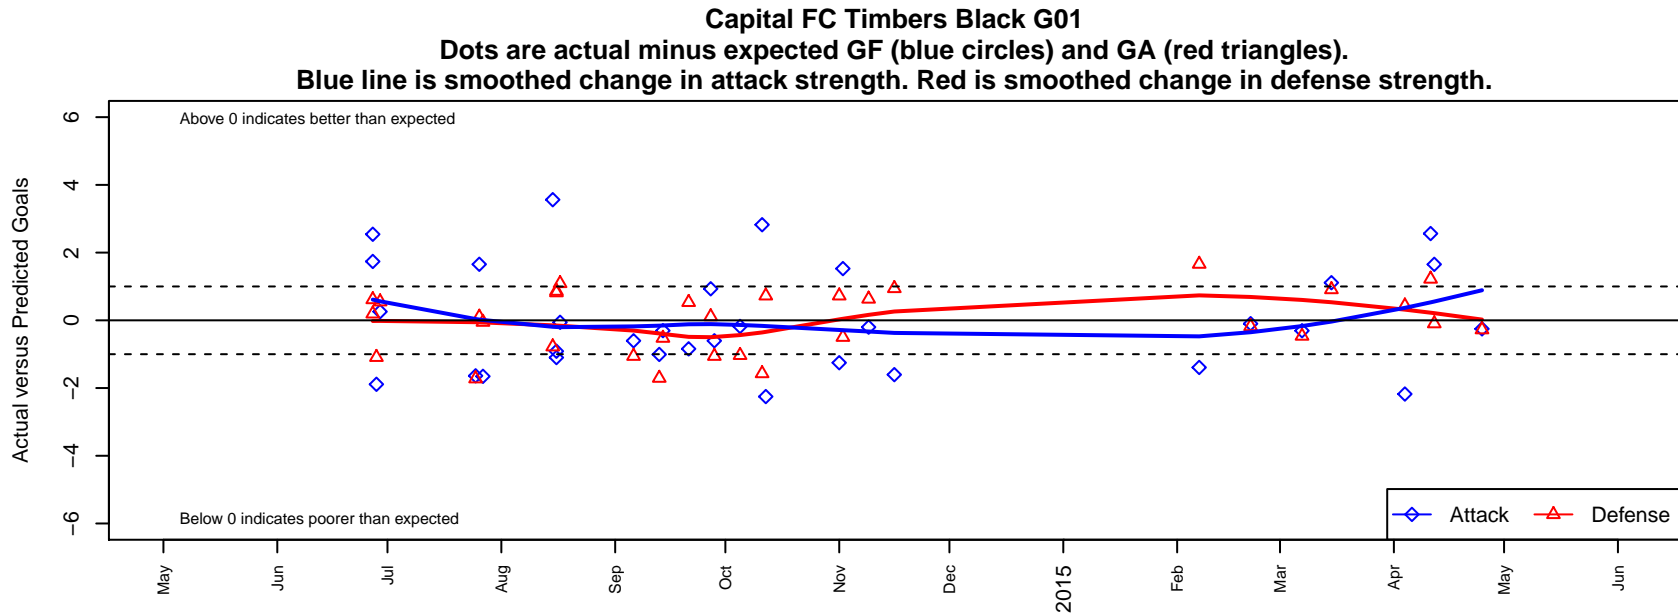

Venues played:

2014 Capital Cup GU13 Silver

2014 Sounders FC Cup GU13

2014 Mt Hood Challenge U13

2014 PTT-B G01 Championship

2014 OYS Presidents Cup G01

2014 Spr OYS G01 Division 1 White

**attack and defense variance (black dot)
relative to other teams
and top 10 in region**