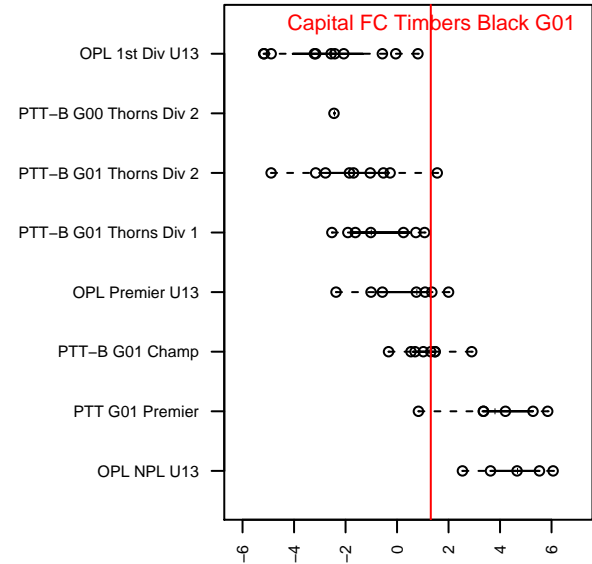

**attack and defense rating
relative to others at age
and all opponents in last 13 months**